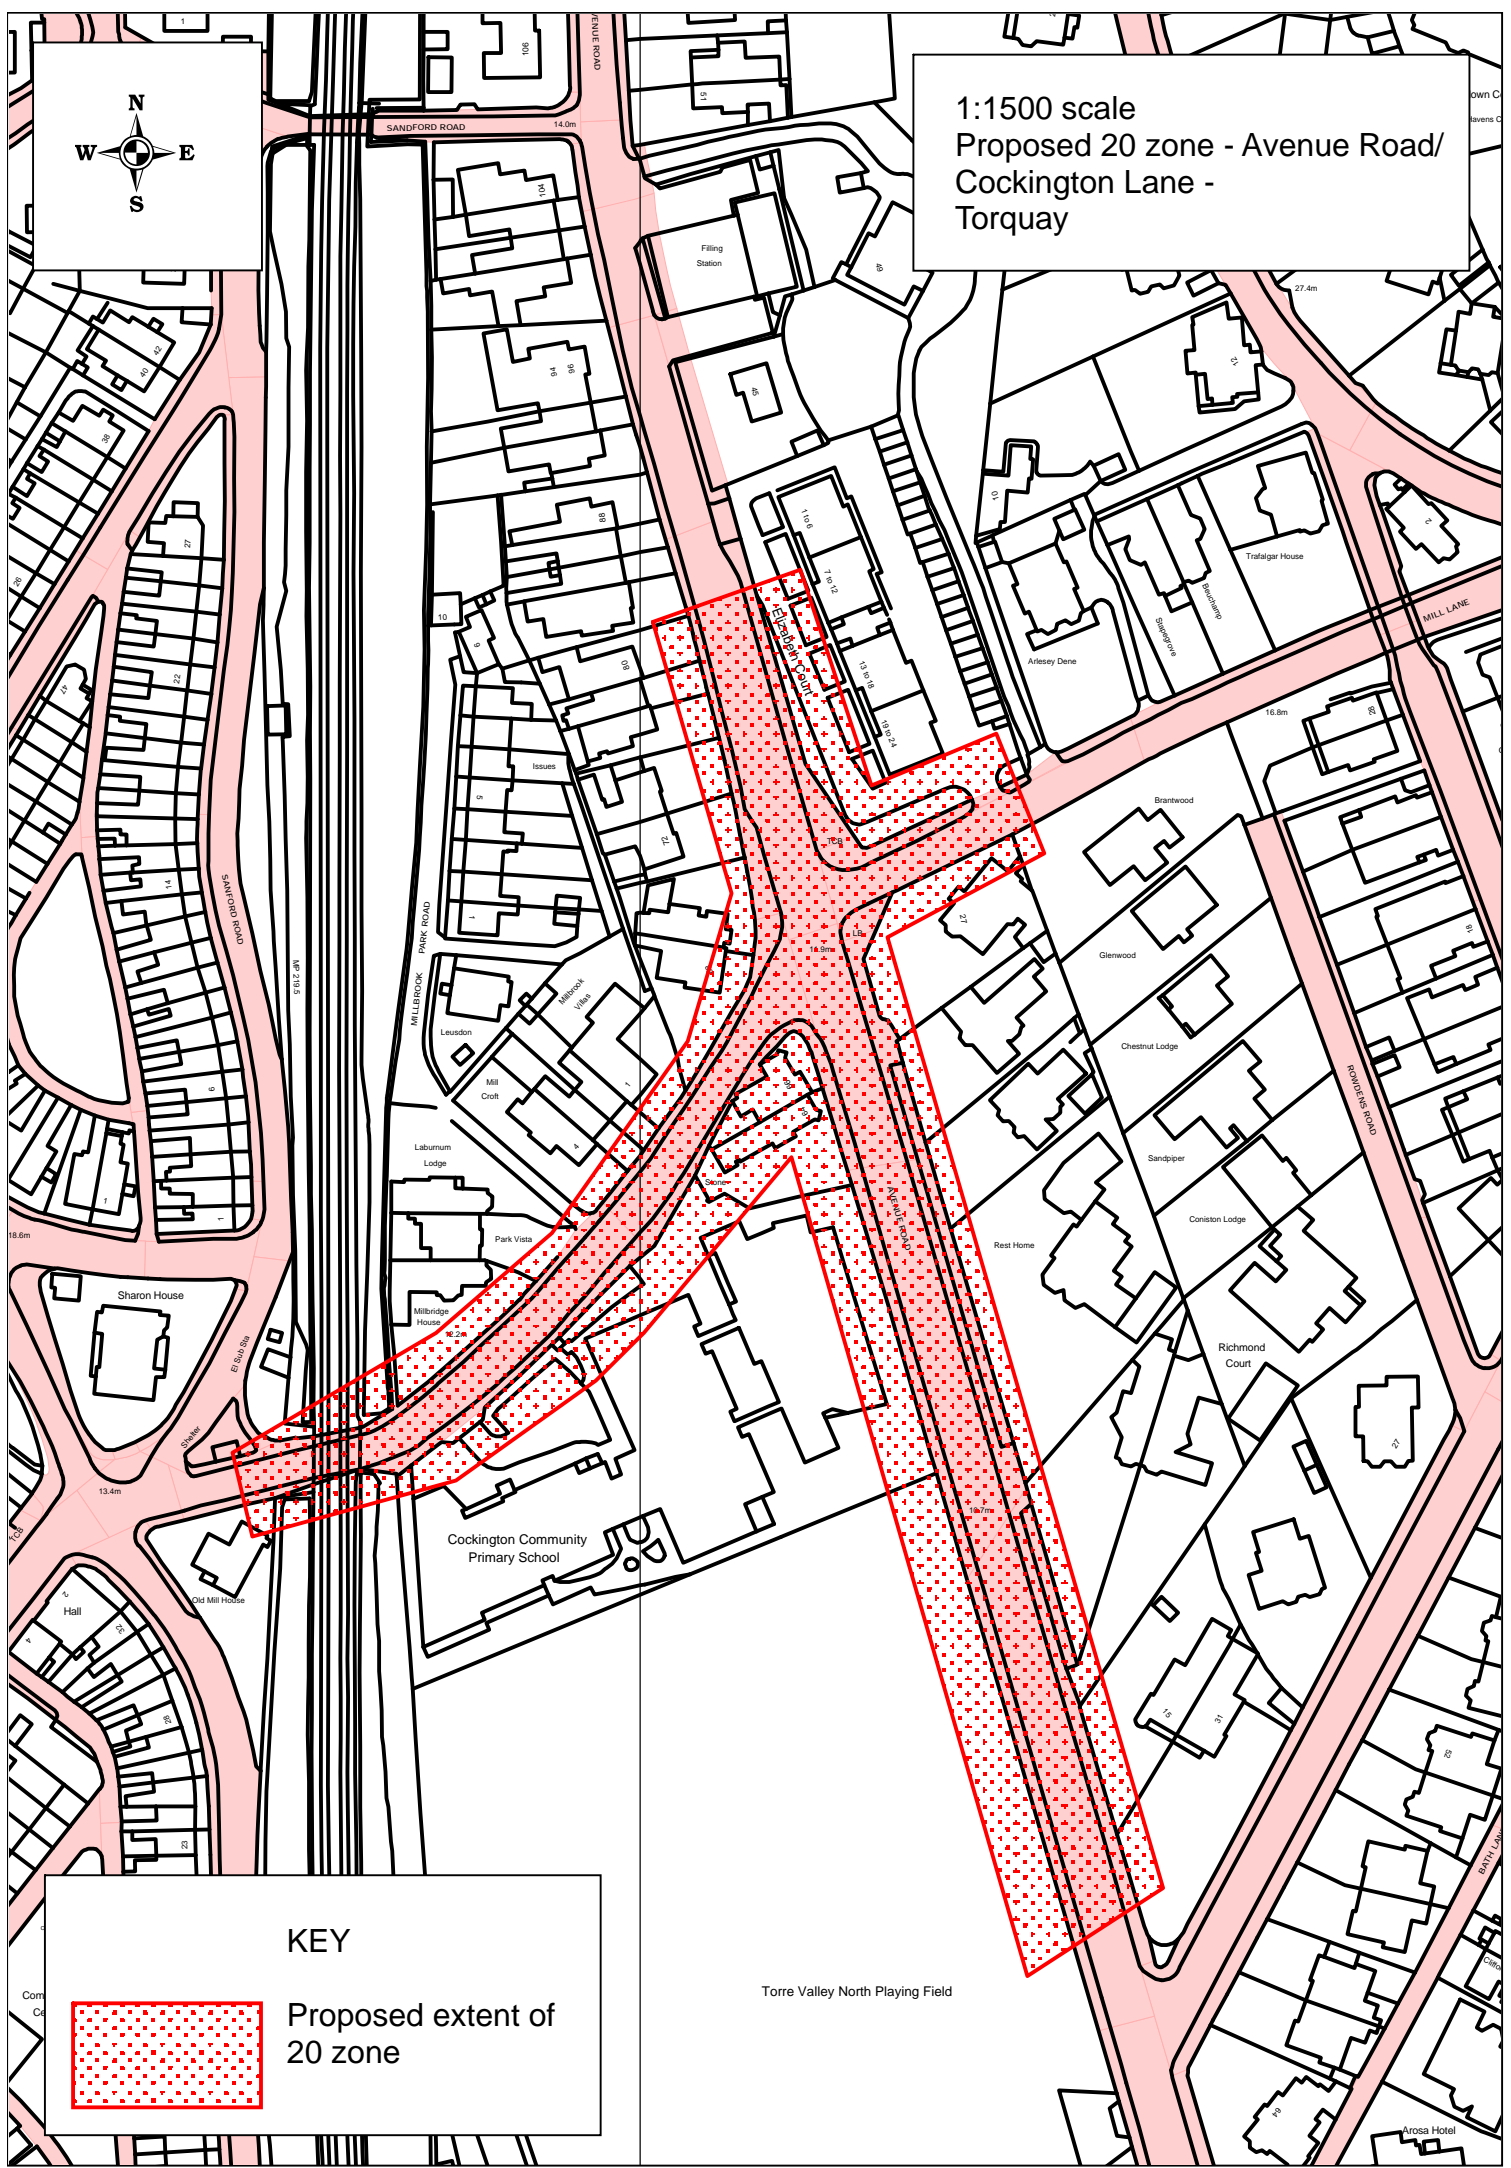

1:1500 scale
Proposed 20 zone - Avenue Road/
Cockington Lane -
Torquay

KEY

 Proposed extent of 20 zone

Torre Valley North Playing Field